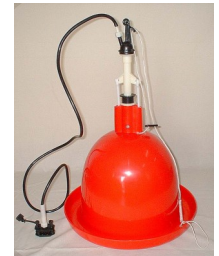

AUTO BELL DRINKER

Bell Drinker
Code : 200A

Saddle Connector 220R
Nut 221D

Optional On-Off Saddle Connector 220-SO

Bell 215

Stem Pipe Complete 201

Hanger 216

Ballast 217

PVC Tubing Code : 218

Bell Drinker 200C

Stem Pipe Complete 201C

Main Spring 206C

Stackable Ballast (Optional) 217S

Slider Code : 222

Cord Code : 219A

S- Hook Code : 223

4.5 cm

Bell with high trough 215C

Dealer