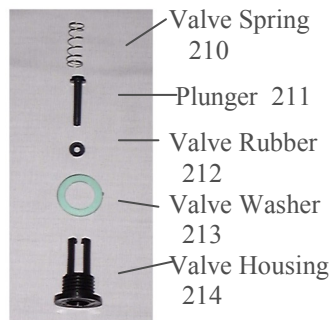

AUTO BELL DRINKER

Bell Drinker
Code : 200A

Saddle Connector 220R
Nut 221D

Optional On-Off Saddle Connector 220-SO

Bell 215

Stem Pipe Complete 201

Hanger 216

Ballast 217

PVC Tubing Code : 218

Bell Drinker 200C

Stem Pipe Complete 201C

Main Spring 206C

Stackable Ballast (Optional) 217S

Slider Code : 222

Cord Code : 219A

S- Hook Code : 223

4.5 cm

Bell with high trough 215C

Dealer