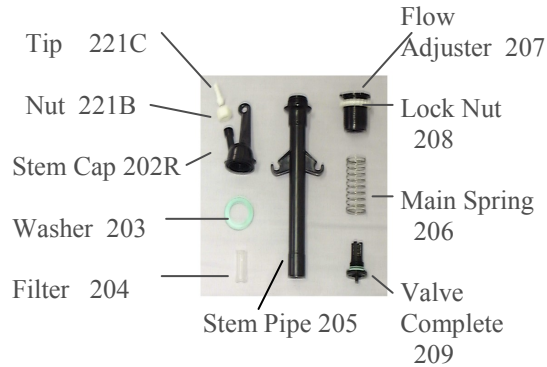

AUTO BELL DRINKER

Bell Drinker
Code : 200A

Saddle Connector 220R
Nut 221D

Optional On-Off Saddle Connector 220-SO

Bell 215

Stem Pipe Complete 201

Hanger 216

Ballast 217

PVC Tubing Code : 218

Bell Drinker 200C

Stem Pipe Complete 201C

Main Spring 206C

Stackable Ballast (Optional) 217S

Slider Code : 222

Cord Code : 219A

S- Hook Code : 223

4.5 cm

Bell with high trough 215C

Dealer